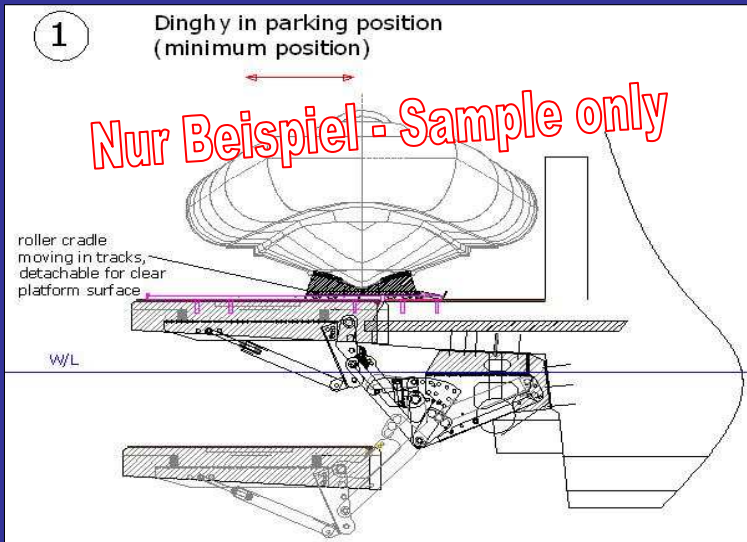

Dinghy Roller Cradle Set GRP

- 2 x Cradle (GRP), front + rear
- 2 x Roller System SST, detachable
- 4 x Sockets SST
- 3 x Towing eyes / foldable
- 3 x Towing belts w. SST Ratches

H+B technics

TECHNICAL SOLUTION
www.tenderlift.com