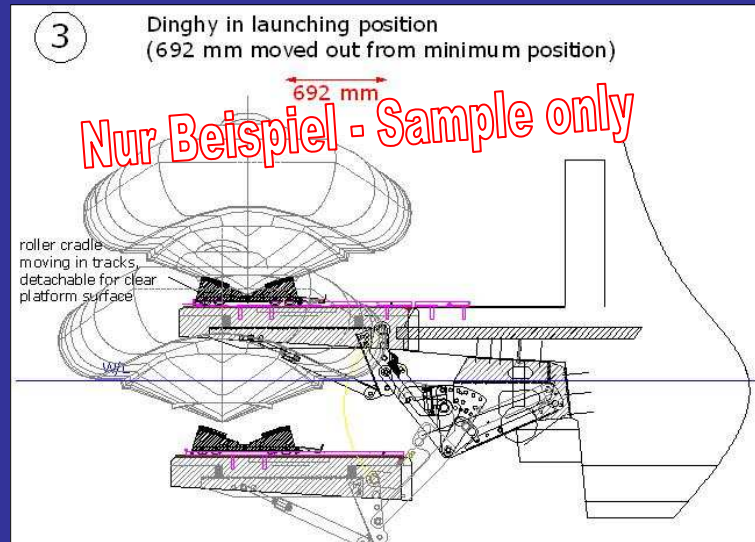

Dinghy Roller Cradle Set GRP

- 2 x Cradle (GRP), front + rear
- 2 x Roller System SST, detachable
- 4 x Sockets SST
- 3 x Towing eyes / foldable
- 3 x Towing belts w. SST Ratches

H+B technics

TECHNICAL SOLUTION
www.tenderlift.com