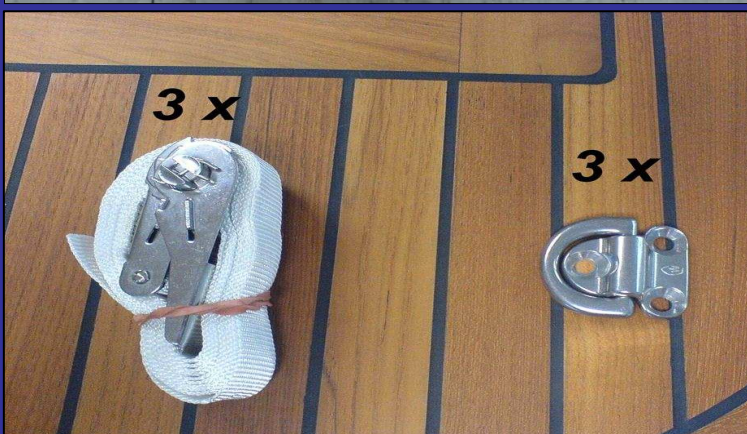

Dinghy Roller Cradle Set GRP

- 2 x Cradle (GRP), front + rear
- 2 x Roller System SST, detachable
- 4 x Sockets SST
- 3 x Towing eyes / foldable
- 3 x Towing belts w. SST Ratches

H+B technics

TECHNICAL SOLUTION
www.tenderlift.com